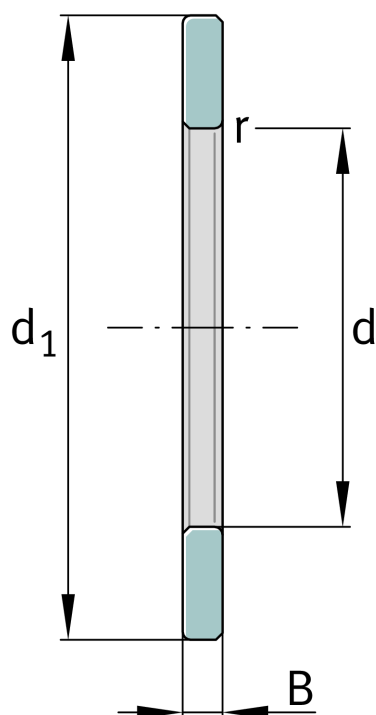

**WS81208**

Shaft locating washer

Schaeffler ID:  
0000252910000Axial cylindrical roller bearings 812, single  
direction, comprising K812, GS, WS

## Technical information

**Main Dimensions & Performance Data**

d	40 mm	Bore diameter
d <sub>1</sub>	68 mm	Lip diameter shaft washer
B	5 mm	Height shaft washer
	88,9 g	Weight

**Mounting dimensions**

r <sub>min</sub>	1 mm	minimum chamfer dimension
------------------	------	---------------------------